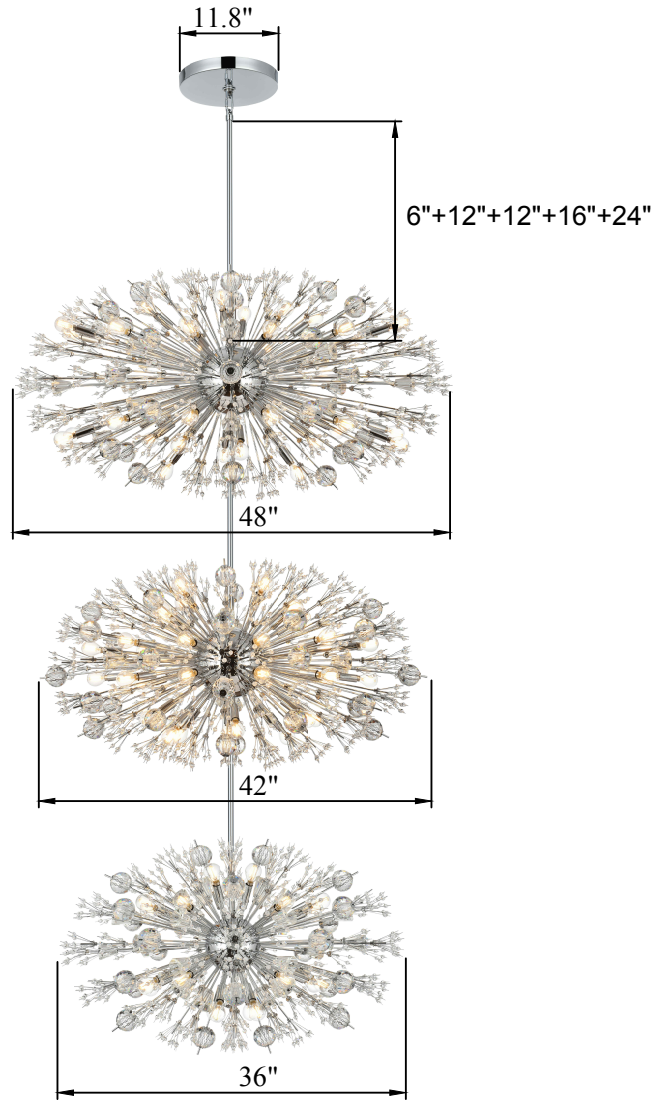

PRODUCT SPECIFICATION SHEET

Vera Hanging COLLECTION

100-Light crystal chandelier in Chrome

Chrome
Item No:2500G48L3C

Black
Item No:2500G48L3BK

Satin Gold
Item No:2500G48L3SG

Available Finishes

The Collection is composed of Chandeliers, Pendants
Bathroom Lamp

Dimensions

Canopy Size(in)	Ø 11.8" H1.4"
Chain/Rod Length	6"+12"+12"+16"+24":70"
Length	Ø 48"
Width	Ø 25.5"
Height	183"
Maximum Height	250"

Specifications

Finish	3 Finishes
Material	Metal+Crystal
Glass Color	Clear
Type	chandelier
Hanging Device	Rod
Voltage	110-125V
Dimmable	Yes
Warranty	1Year Limited
Shipment Type	LTL

Bulb / Socket

Socket Type	E12
Number of Lights	100
Wattage/Bulb	20W
Included	No

Installation

Indoor/Outdoor	Indoor
Dry/Wet/Damp	Dry
Weight	145 LBS
Wire Length	144"
Safety Rating	ETL Listed